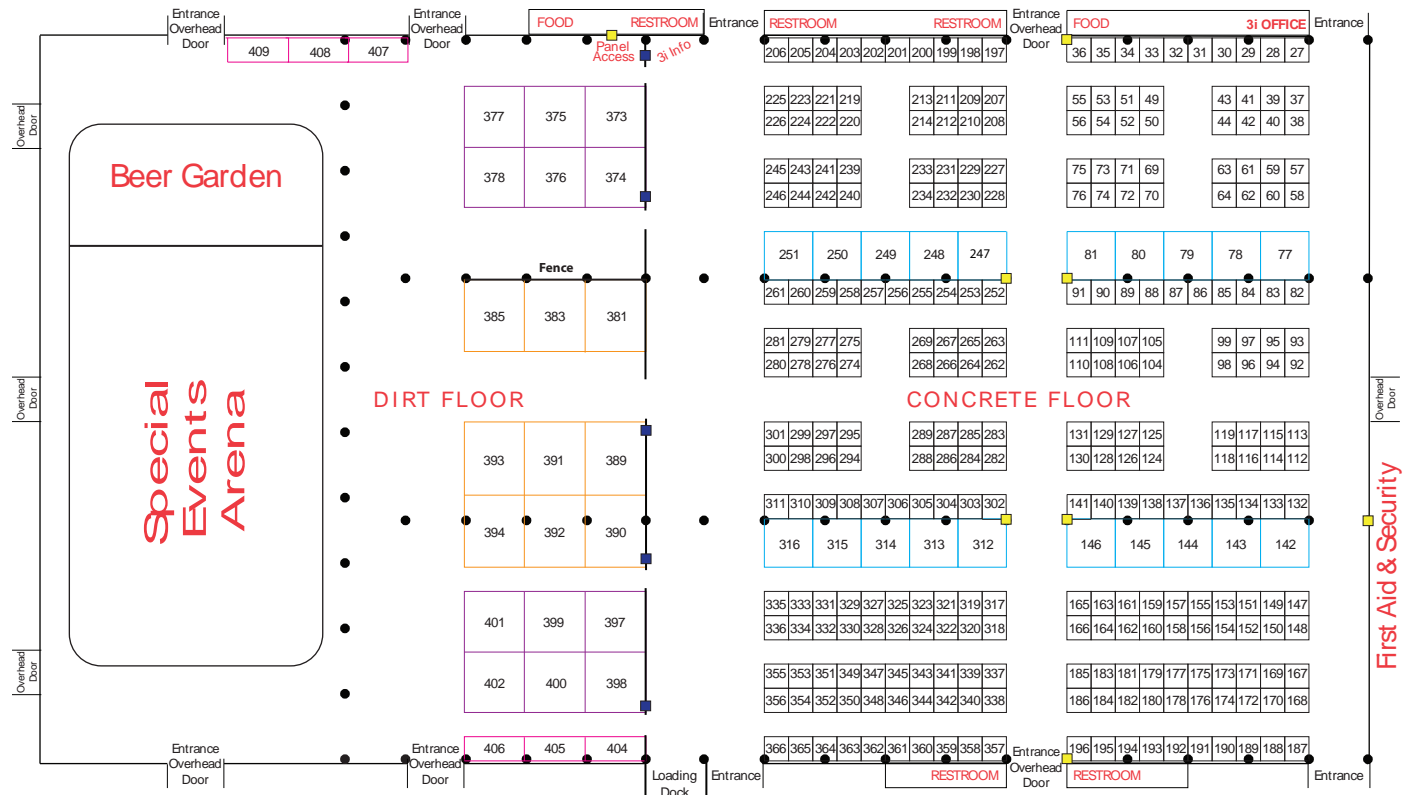

# INSIDE VIEW OF WSB EXPO CENTER

Note: Exhibits with 4 lots or more, or 20x20 listed by name

- Dirt 25x10
- Dirt 25x25
- Dirt 25x30
- Concrete 10 x 10
- Concrete 20 x 20
- 220-Volt Electric
- 110-Volt Electric
- Support Beam