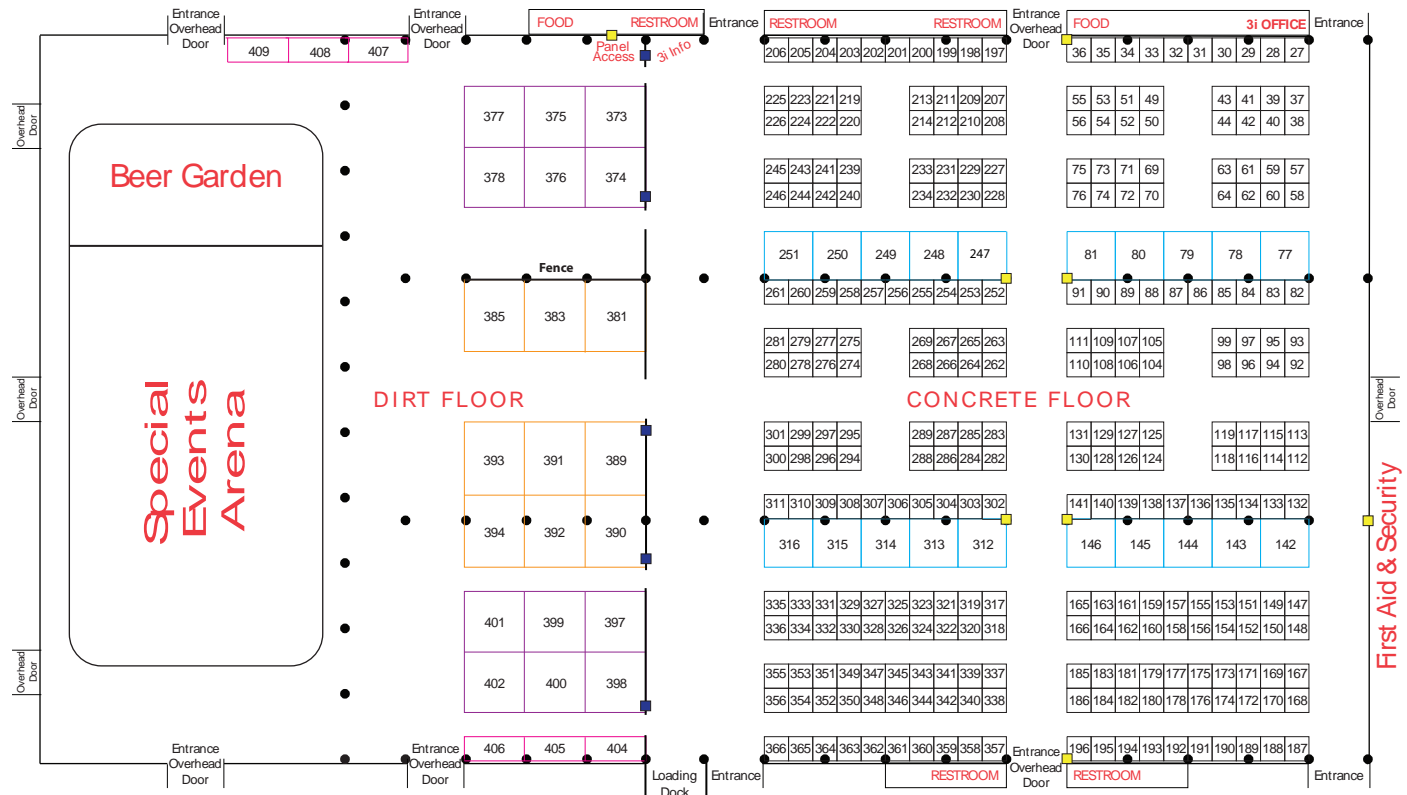

INSIDE VIEW OF WSB EXPO CENTER

Note: Exhibits with 4 lots or more, or 20x20 meters listed by name

- Dirt 25x10
- Dirt 25x25
- Dirt 25x30
- Concrete 10 x 10
- Concrete 20 x 20
- Concrete 20 x 20
- 110-Volt Electric
- 220-Volt Electric
- Support Beam