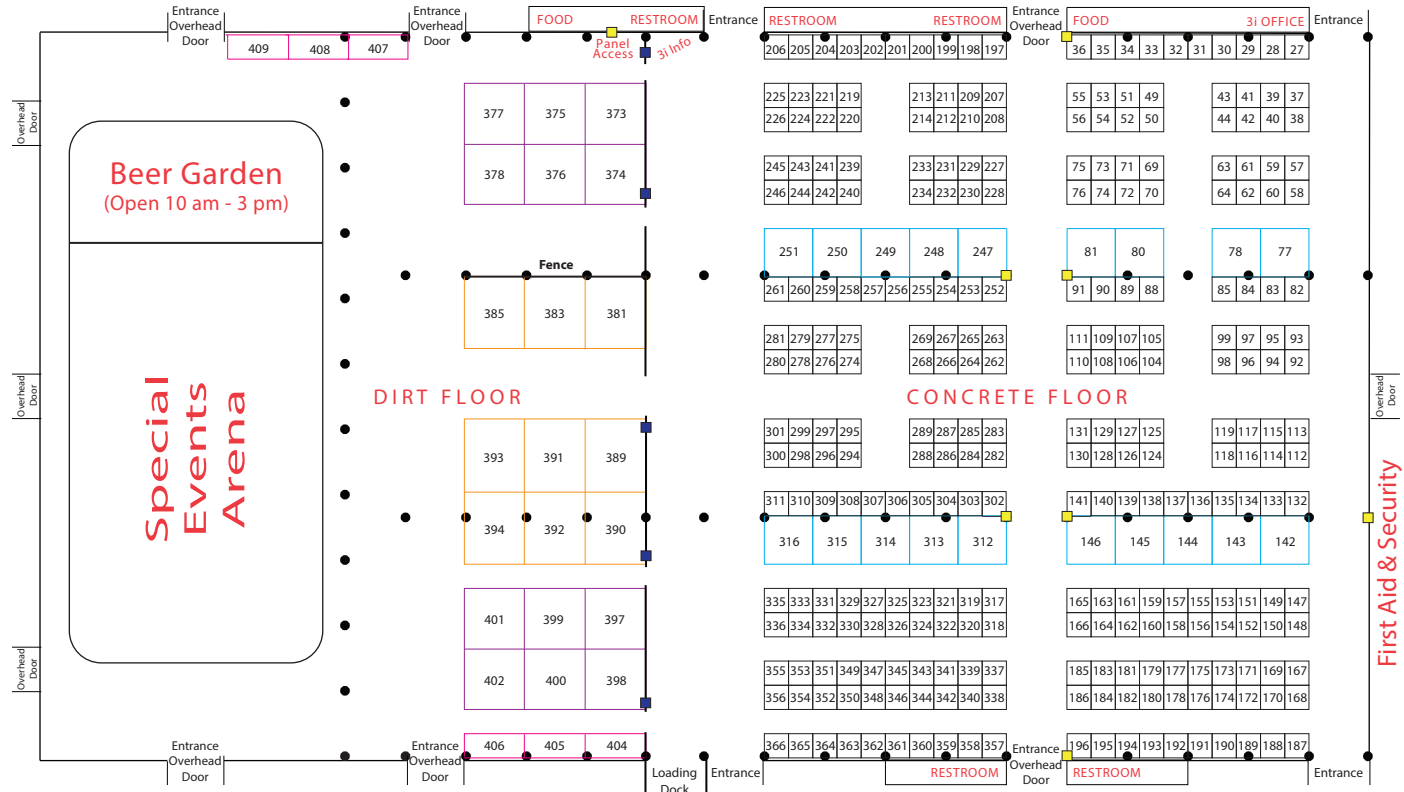

INSIDE VIEW OF WSB EXPO CENTER

Note: Exhibits with 4 lots or more, or 20x20 or larger listed by name

- Dirt 25x10
- Dirt 25x25
- Dirt 25x30
- Concrete 10 x 10
- Concrete 20 x 20
- 110-Volt Electric
- 220-Volt Electric
- Support Beam