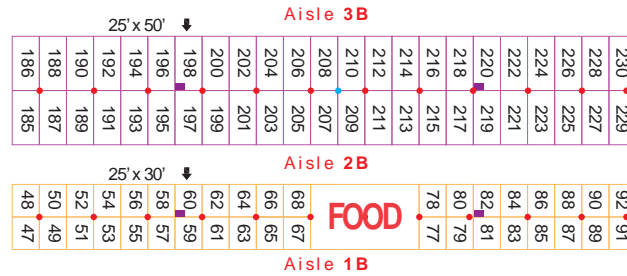

OUTDOOR VIEW OF EXPO CENTER

Note: Exhibits with 6 lots or more listed by name

DEMONSTRATION AREA

ATTENDEE PARKING

ATTENDEE PARKING

ATTENDEE PARKING

LOAD / UNLOAD OFFICE

TRAILER PARKING

Stall Barn

Western State Bank
Expo Center
Indoor Exhibits

WSSB

- Transformer Box
- Electrical Pedestal
- Light Pole

Entrance from Dodge City Raceway Park

Entrance from U.S. 283

LOADING DOCK