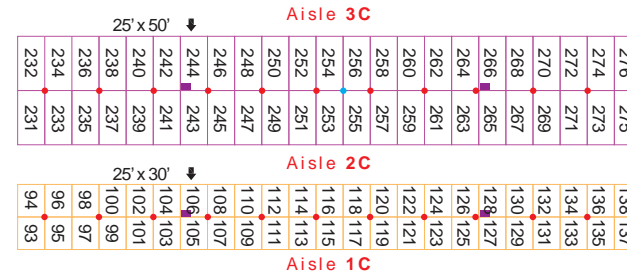

OUTDOOR VIEW OF EXPO CENTER

Note: Exhibits with 6 lots or more listed by name

DEMONSTRATION AREA

ATTENDEE PARKING

ATTENDEE PARKING

ATTENDEE PARKING

LOAD / UNLOAD OFFICE

TRAILER PARKING

Stall Barn

Western State Bank
Expo Center
Indoor Exhibits

WSSB

- Transformer Box
- Electrical Pedestal
- Light Pole

Entrance from Dodge City Raceway Park

Entrance from U.S. 283

LOADING DOCK