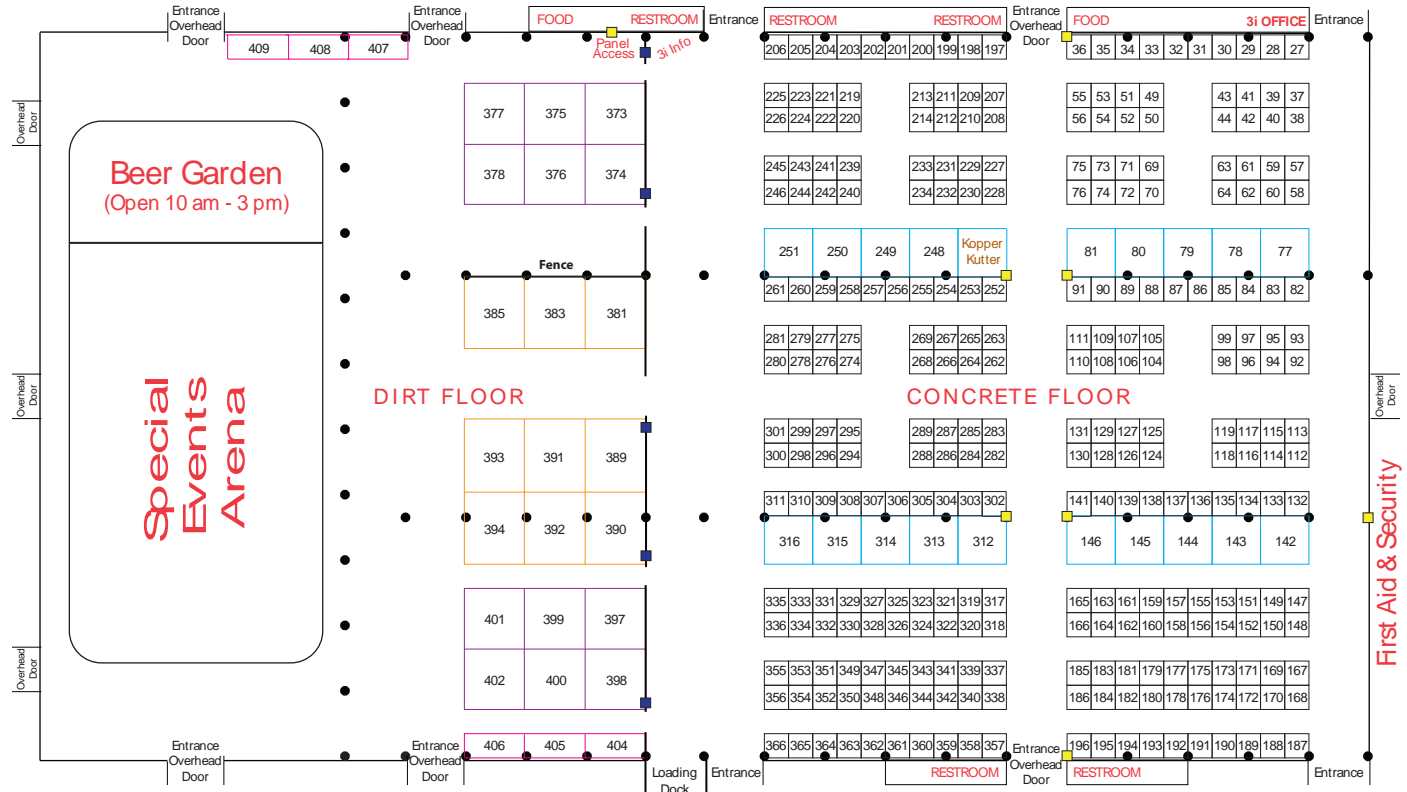

INSIDE VIEW OF WSB EXPO CENTER

Note: Exhibits with 4 lots or more, or 20x20 meters listed by name

- Dirt 25x10
- Concrete 10 x 10
- 110-Volt Electric
- Dirt 25x25
- Concrete 20 x 20
- 220-Volt Electric
- Dirt 25x30
- Support Beam