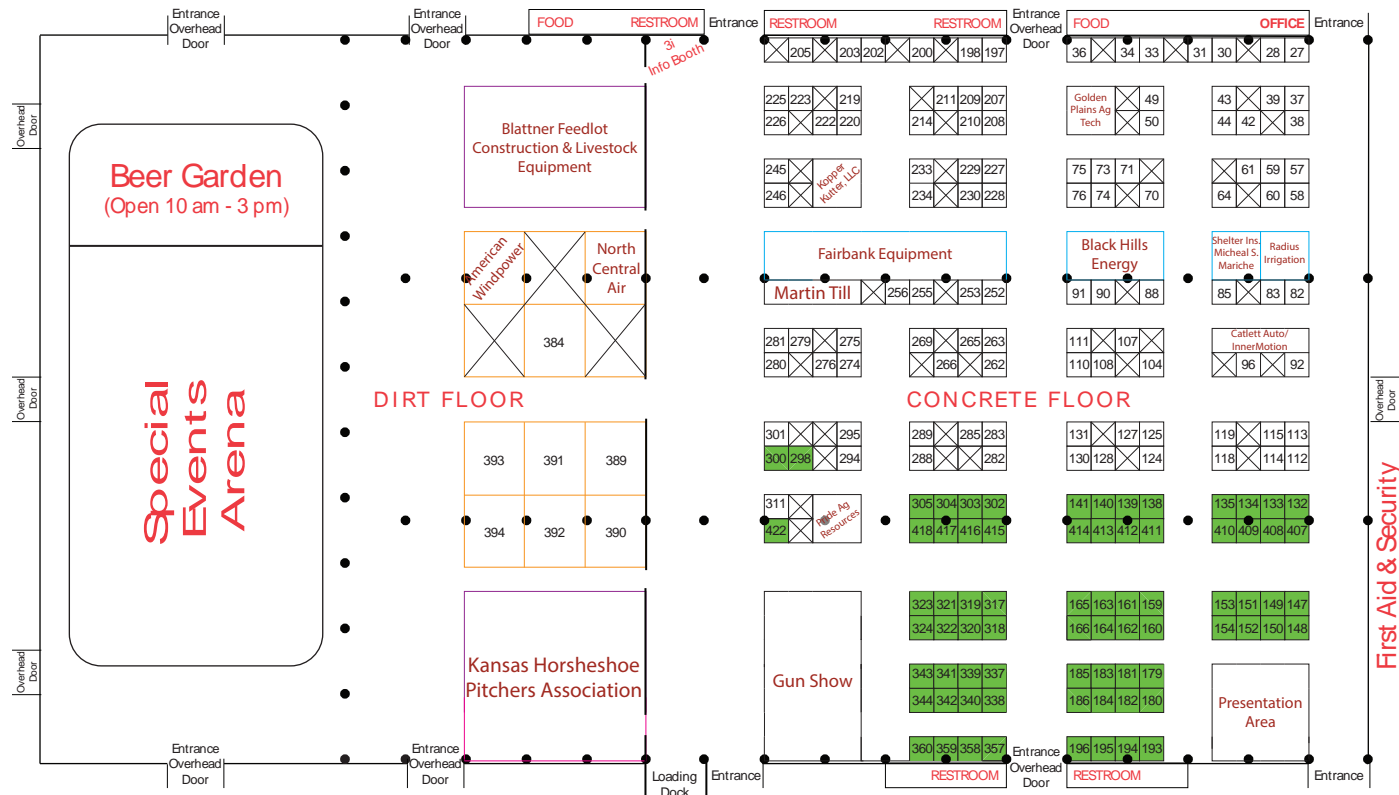

INSIDE VIEW OF WSB EXPO CENTER

Note: Exhibits with 4 lots or more, or 20x20 or larger listed by name

- Dirt 25x10
- Dirt 25x25
- Dirt 25x30
- Concrete 10 x 10
- Concrete 20 x 20
- Space Removed per Social Distancing Guidelines
- Support Beam

First Aid & Security