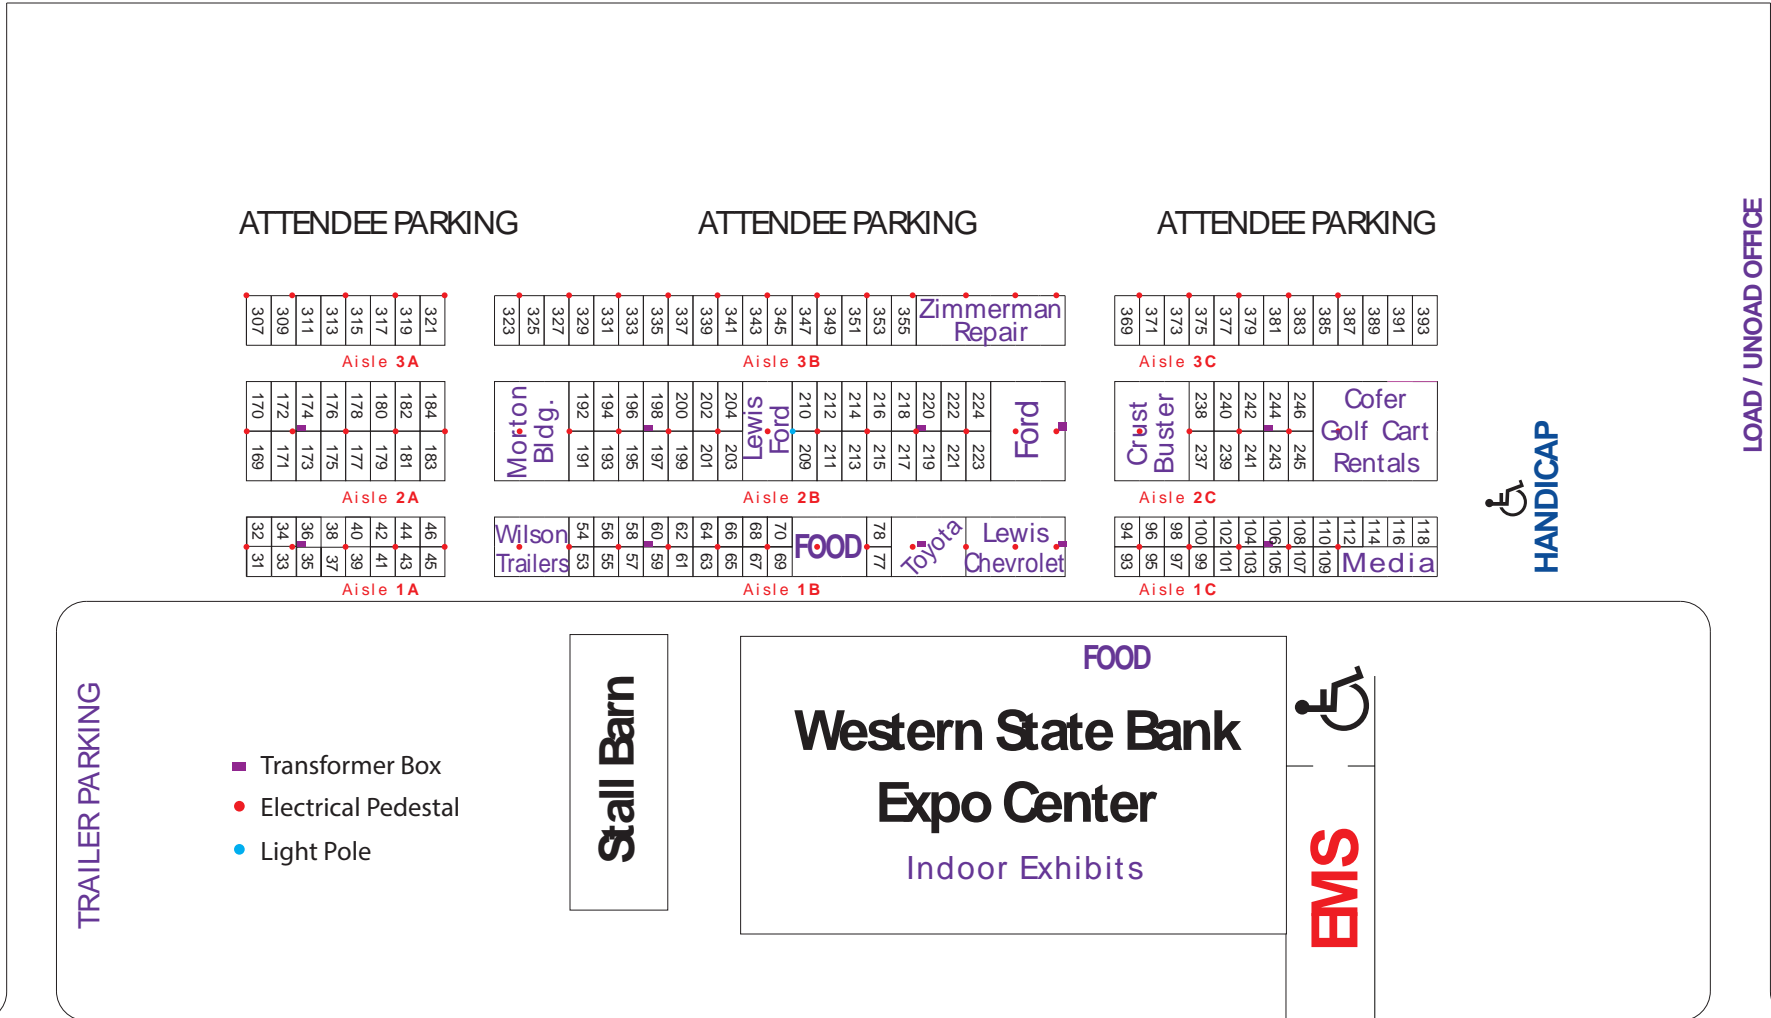

OUTDOOR VIEW OF EXPO CENTER

Note: Exhibits with 6 lots or more listed by name

*LAYOUT
SUBJECT TO CHANGE

DEMONSTRATION AREA

Attendee Entrance from Dodge City Raceway Park

Exhibitor Entrance from U.S. 283

LOADING DOCK