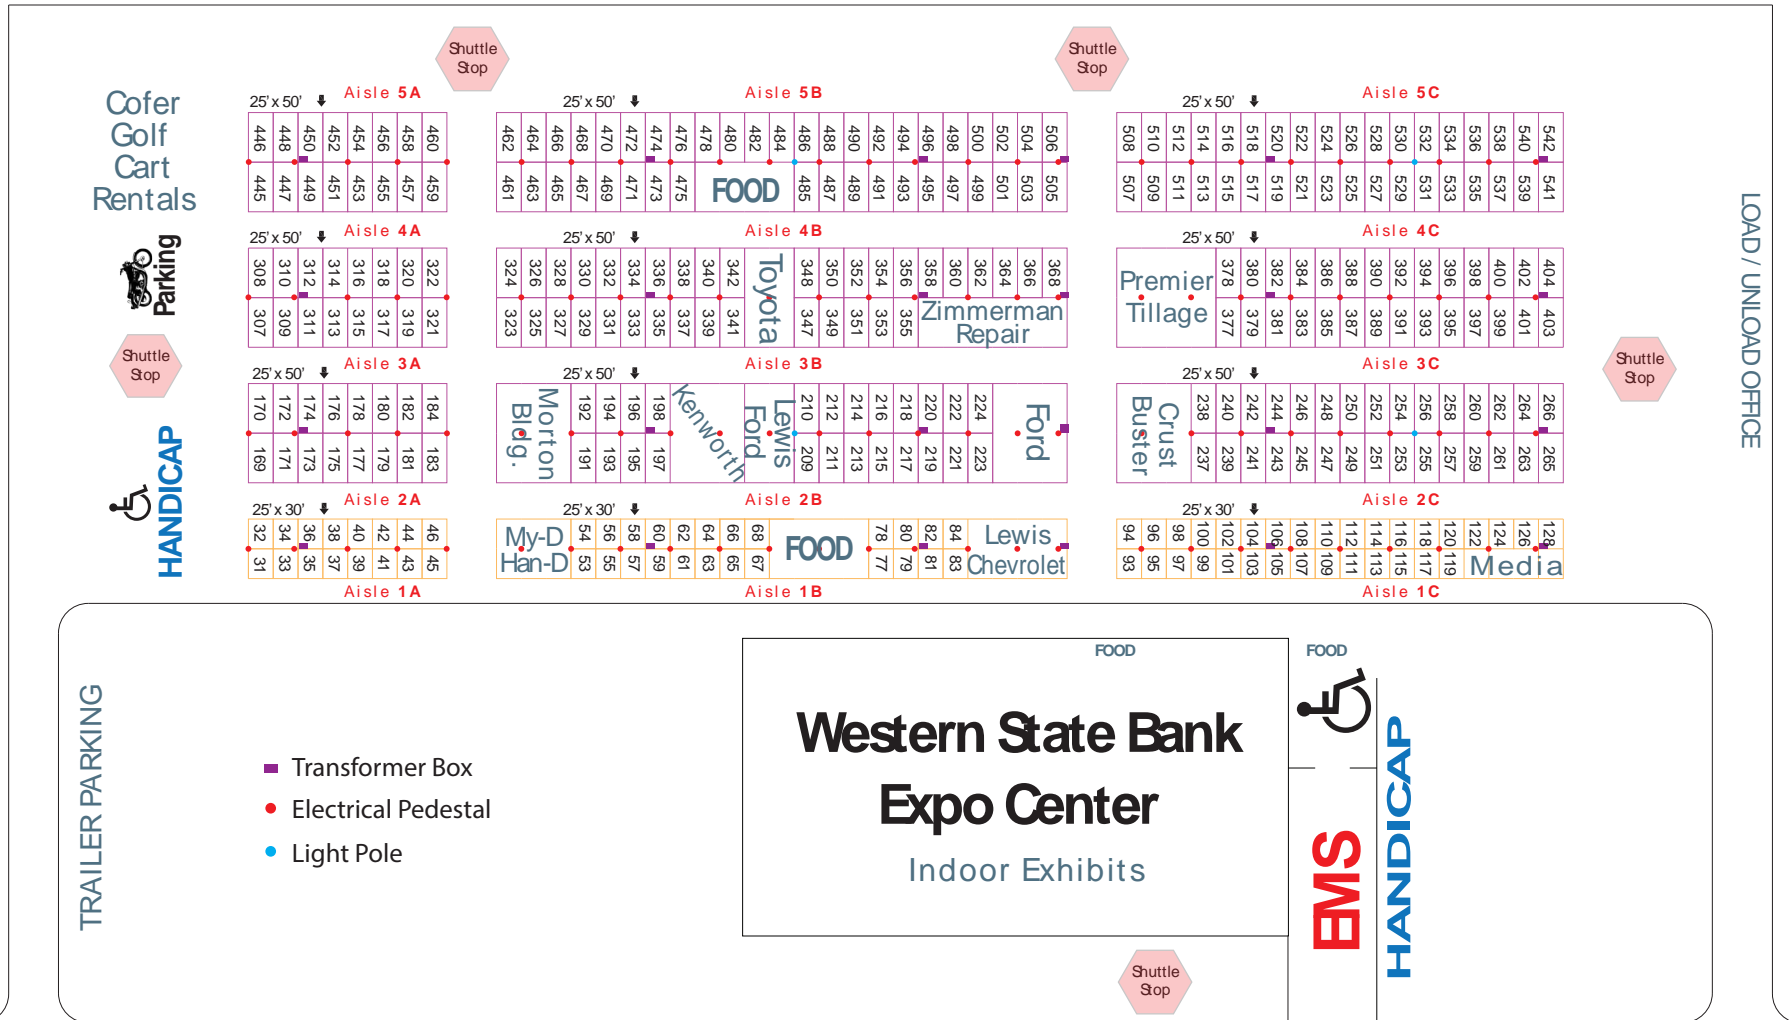

OUTDOOR VIEW OF EXPO CENTER

Note: Exhibits with 6 lots or more listed by name

*LAYOUT SUBJECT TO CHANGE

ATTENDEE PARKING

ATTENDEE PARKING

ATTENDEE PARKING

DEMONSTRATION AREA

Attendee Entrance from Dodge City Raceway Park

Exhibitor Entrance from U.S. 283

LOADING DOCK