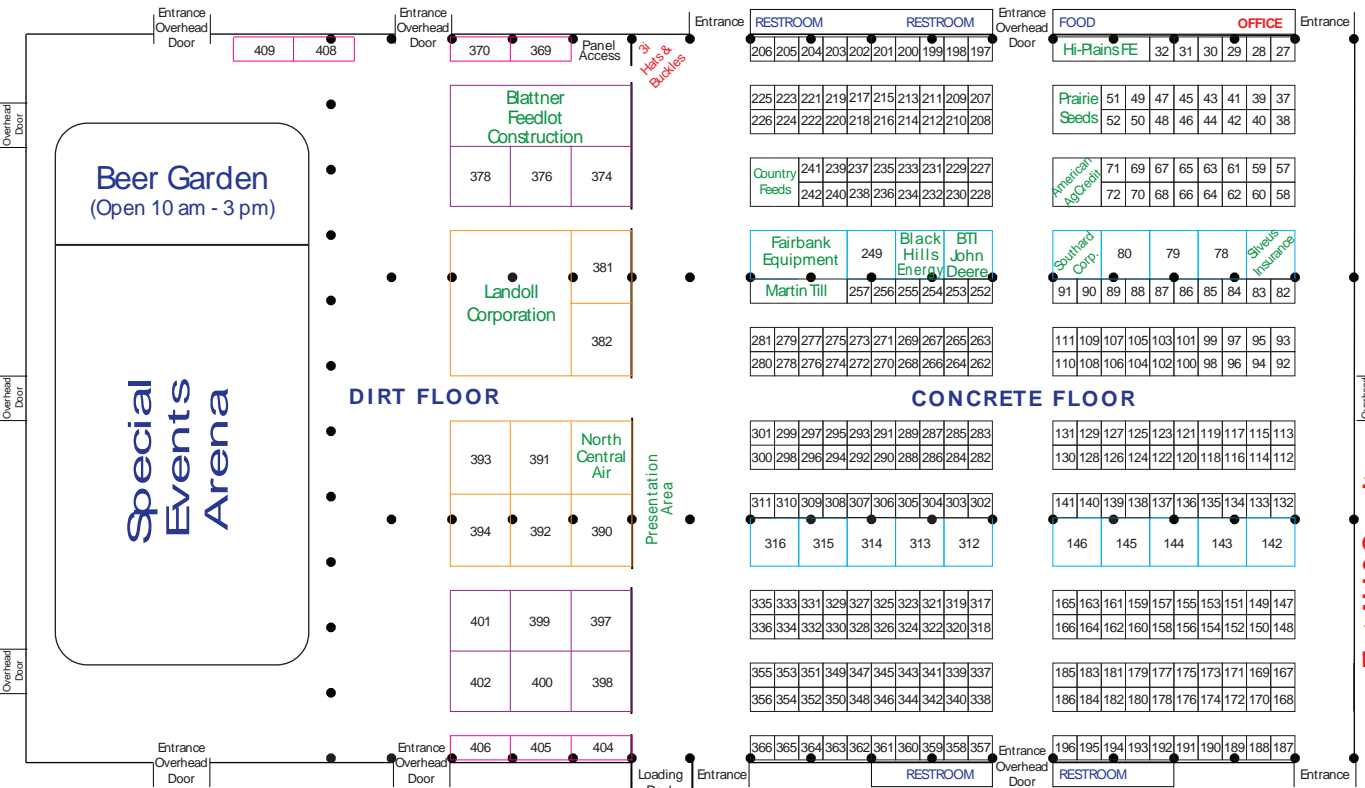

INSIDE VIEW OF WSB EXPO CENTER

Note: Exhibits with 4 or more continuous 10x10, or 20x20 and larger, listed by name

*LAYOUT SUBJECT TO CHANGE

First Aid & Security

Overhead Door

Entrance

- Dirt 25x10
- Dirt 25x25
- Dirt 25x30
- Concrete 10 x 10
- Concrete 20 x 20
- Support Beam

Entrance Overhead Door

RESTROOM				RESTROOM					
206	205	204	203	202	201	200	199	198	197

Entrance Overhead Door

FOOD				OFFICE					
Hi-Plains FE				32	31	30	29	28	27

Blattner Feedlot Construction		
378	376	374

225	223	221	219	217	215	213	211	209	207
226	224	222	220	218	216	214	212	210	208

Prairie Seeds	51	49	47	45	43	41	39	37
	52	50	48	46	44	42	40	38

Country Feeds	241	239	237	235	233	231	229	227
	242	240	238	236	234	232	230	228

Entrance Overhead Door

196	195	194	193	192	191	190	189	188	187
RESTROOM									

Loading Dock

Entrance