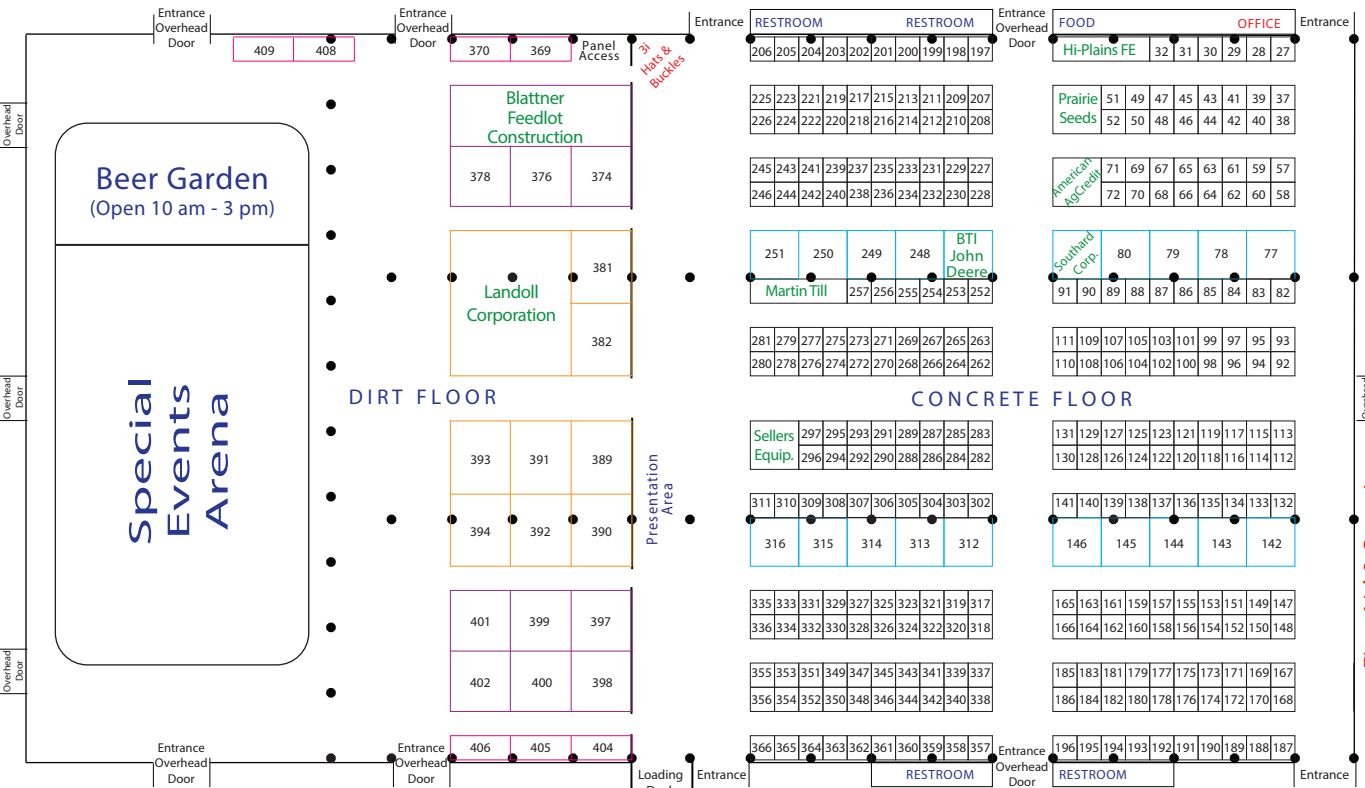

INSIDE VIEW OF WSB EXPO CENTER

*LAYOUT SUBJECT TO CHANGE

Note: Exhibits with 4 or more continuous 10x10, or 20x20 and larger, listed by name

First Aid & Security

- Dirt 25x10
- Dirt 25x25
- Dirt 25x30
- Concrete 10 x 10
- Concrete 20 x 20
- Support Beam

Entrance Overhead Door

409	408
-----	-----

Entrance Overhead Door

370	369	Panel Access	31 Halls & Buckles
-----	-----	--------------	--------------------

Entrance Overhead Door

RESTROOM				RESTROOM					
206	205	204	203	202	201	200	199	198	197

Entrance Overhead Door

FOOD				OFFICE					
Hi-Plains FE				32	31	30	29	28	27

Entrance

Blattner Feedlot Construction		
378	376	374

225	223	221	219	217	215	213	211	209	207
226	224	222	220	218	216	214	212	210	208

Entrance