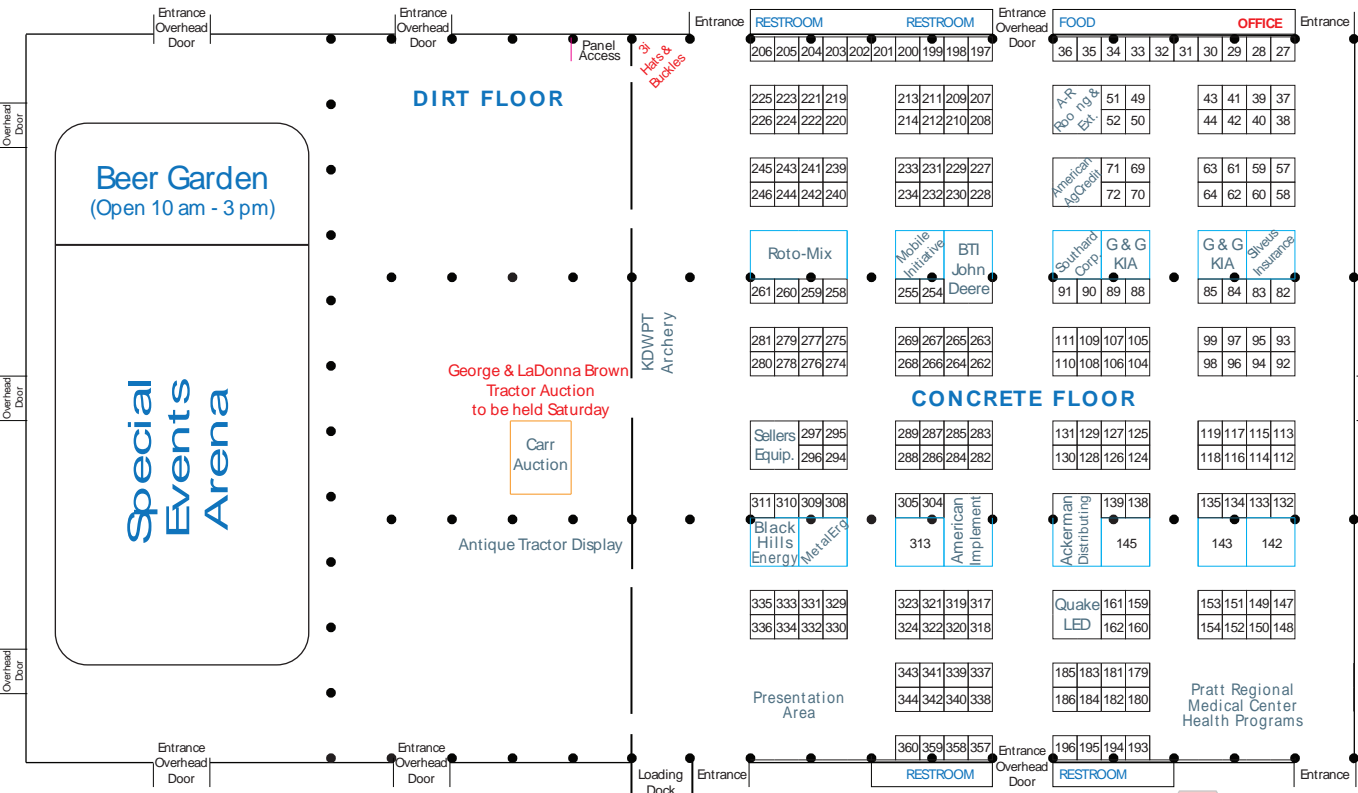

# INSIDE VIEW OF WSB EXPO CENTER

Note: Exhibits with 4 or more continuous 10x10, or 20x20 and larger, listed by name

\* LAYOUT SUBJECT TO CHANGE

First Aid & Security

DIRT FLOOR

CONCRETE FLOOR

Beer Garden  
(Open 10 am - 3 pm)

Special  
Events  
Arena

George & LaDonna Brown  
Tractor Auction  
to be held Saturday

Carr  
Auction

Antique Tractor Display

RESTROOM RESTROOM FOOD OFFICE

206	205	204	203	202	201	200	199	198	197	36	35	34	33	32	31	30	29	28	27
225	223	221	219			213	211	209	207	A-R	51	49				43	41	39	37
226	224	222	220			214	212	210	208	Boo 103 & Ex.	52	50				44	42	40	38

245	243	241	239			233	231	229	227	American AgCredit	71	69				63	61	59	57
246	244	242	240			234	232	230	228		72	70				64	62	60	58

261	260	259	258			Roto-Mix	Mobile Initiative	BTI John Deere		Southard Corp	G & G KIA	G & G KIA	Sylvia Insurance						
281	279	277	275			261	255	254		91	90	89	88			85	84	83	82

Shuttle Stop