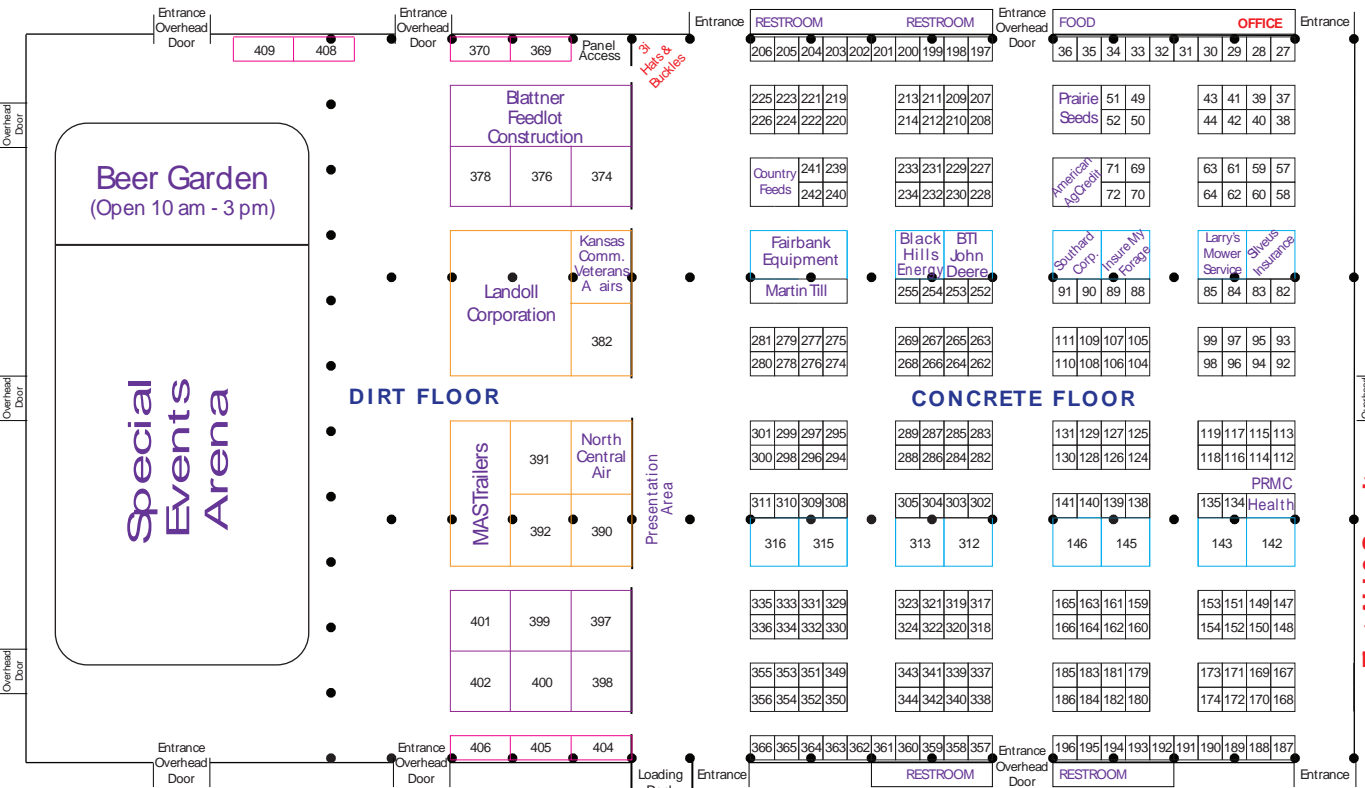

INSIDE VIEW OF WSB EXPO CENTER

Note: Exhibits with 4 or more continuous 10x10, or 20x20 and larger, listed by name

*LAYOUT SUBJECT TO CHANGE

- Dirt 25x10
- Dirt 25x25
- Dirt 25x30
- Concrete 10 x 10
- Concrete 20 x 20
- Support Beam